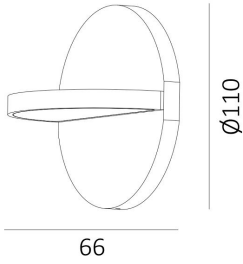

WL3164

6W AC220-240V Flicker Free LED Wall Light

Description

LED wall light;
Stylish design;
Phase-cut dimming;
Diffused soft light;
Flicker free;

Finish

Black
White

Material

Aluminium
Press steel
PMMA

TECHNICAL CHARACTERISTICS

Light source

Light source: SMD2835 chips
Output (W): 220-240V~, 6Watt
Total power consumption (W): 6W
Color temperature: 2700K/3000/4000K
CRI: 90
Photobiological risk: RG1
Real Lumen: 340
Qty Leds: 42
Lm/Real W: 56.67
Life Time: 50.000h L80B20
MacAdam steps: 3
UGR:21

GEAR

This product uses driver on board technology.
Flicker free and dimmable.

Luminaire

IP21 for indoor using
crossing: No
Warranty: 5 Years

The photograph may not match the reference exactly. Please read the product description to identify the finish.